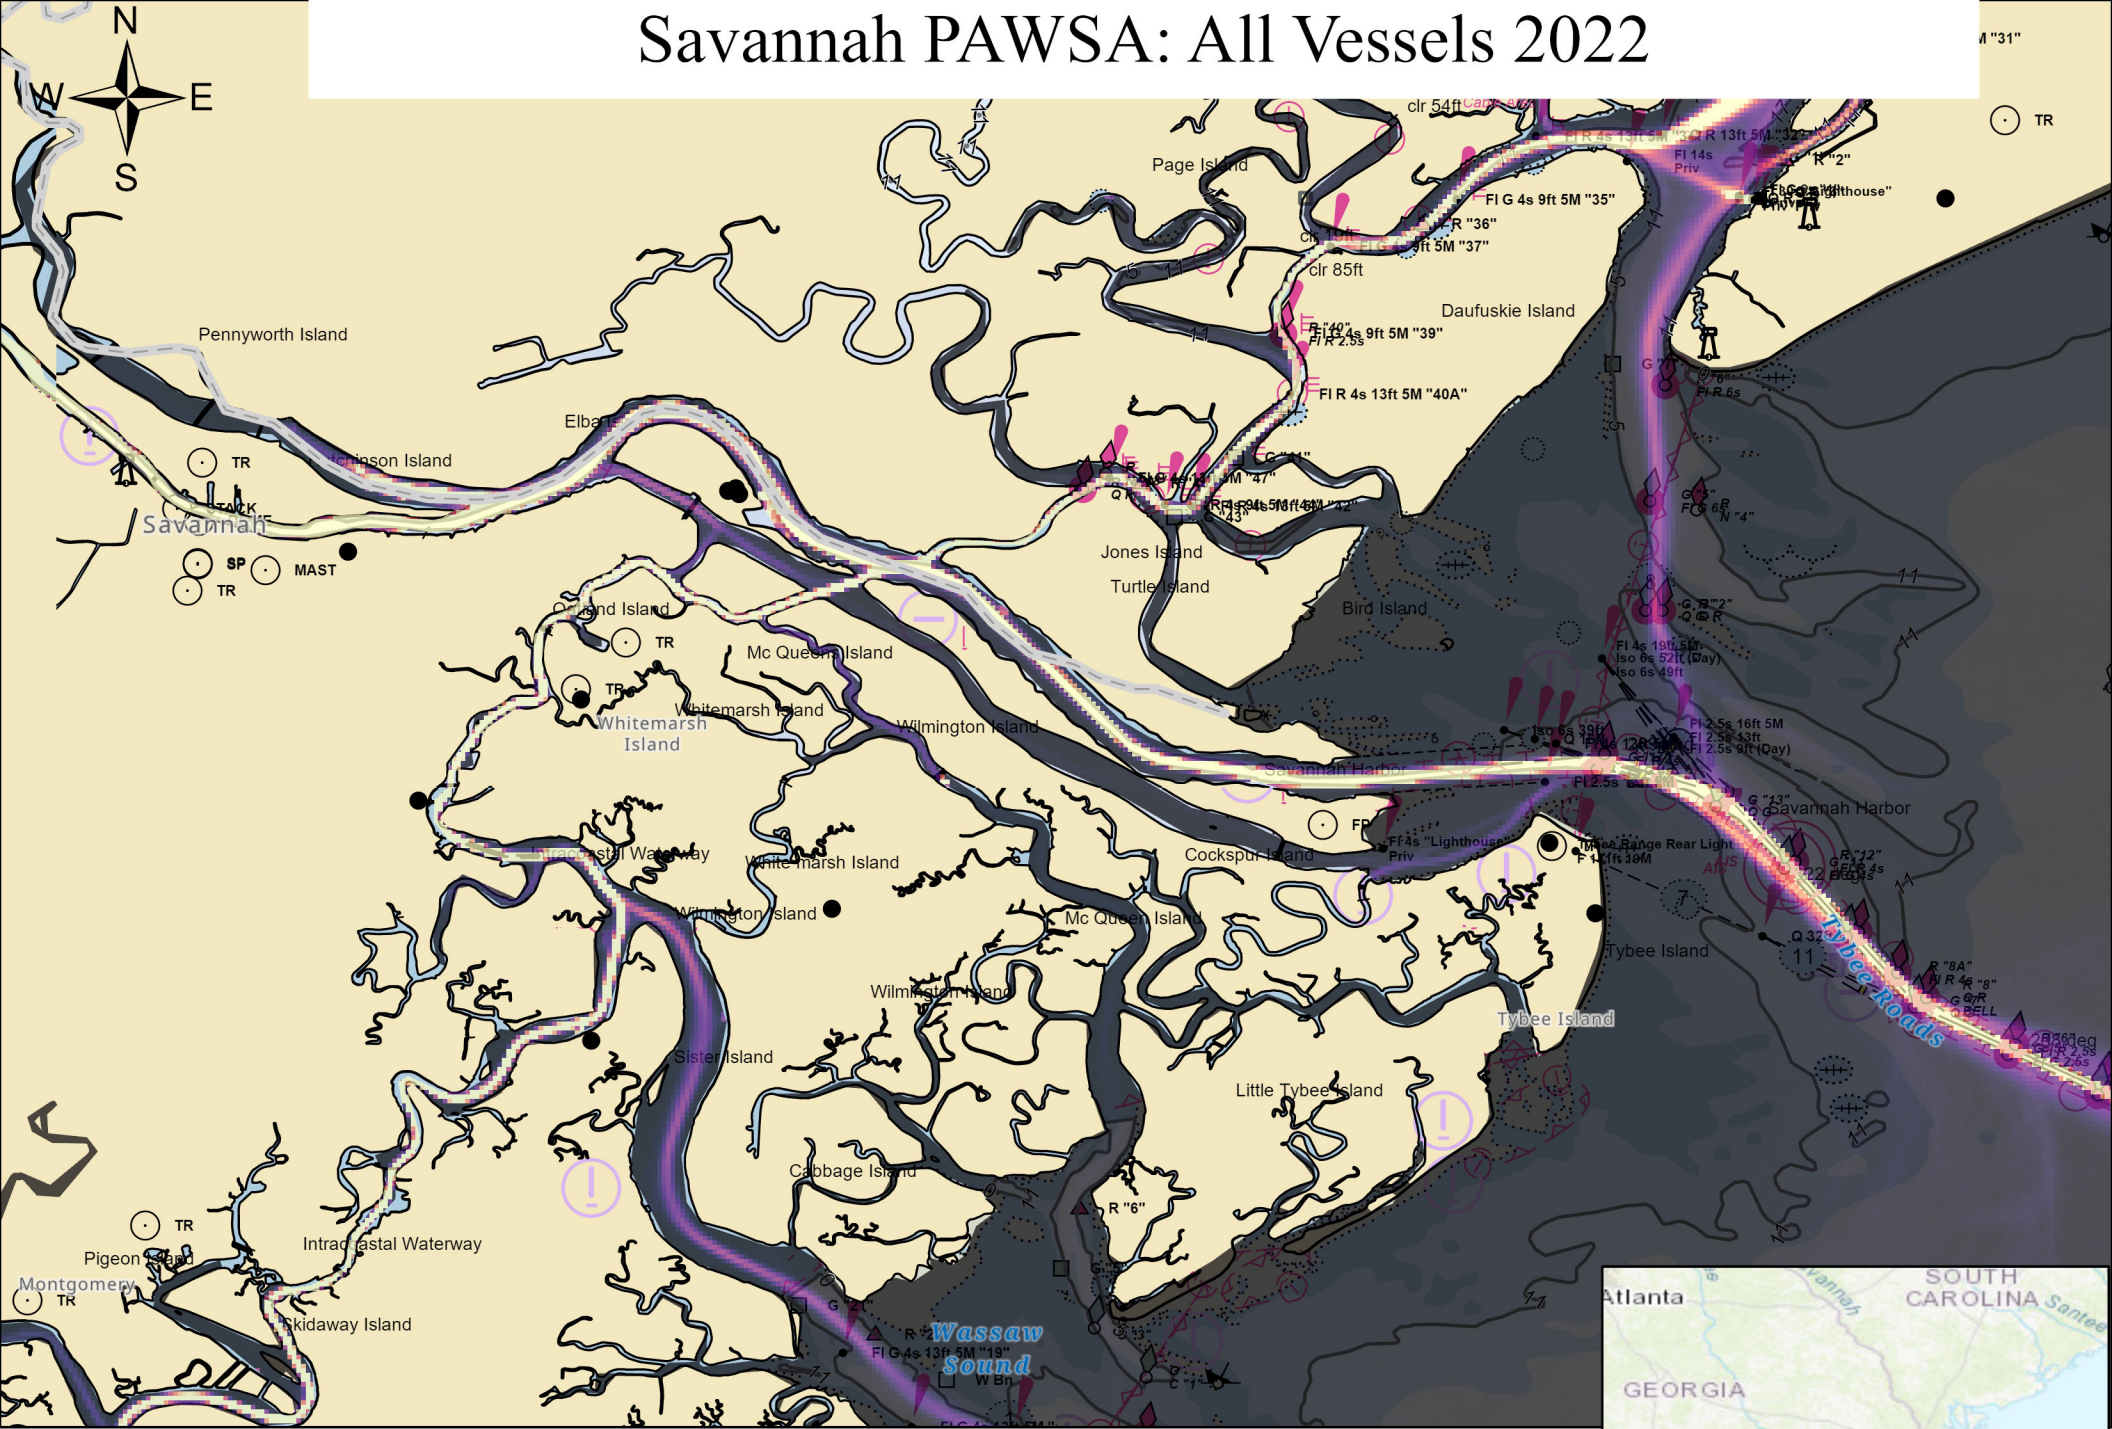

Savannah PAWSA: All Vessels 2021

Prepared by CG Navigation Center

Spatial Reference Datum: WGS 1984
Map Units: Degree

Savannah PAWSA: All Vessels 2022

1:150,000
0 1.25 2.5 5 Nautical Miles
Prepared by CG Navigation Center

Spatial Reference
Datum: WGS 1984
Map Units: Degree

Savannah PAWSA: All Vessels 2023

Prepared by CG Navigation Center

Spatial Reference
Datum: WGS 1984
Map Units: Degree

4"31"
TR