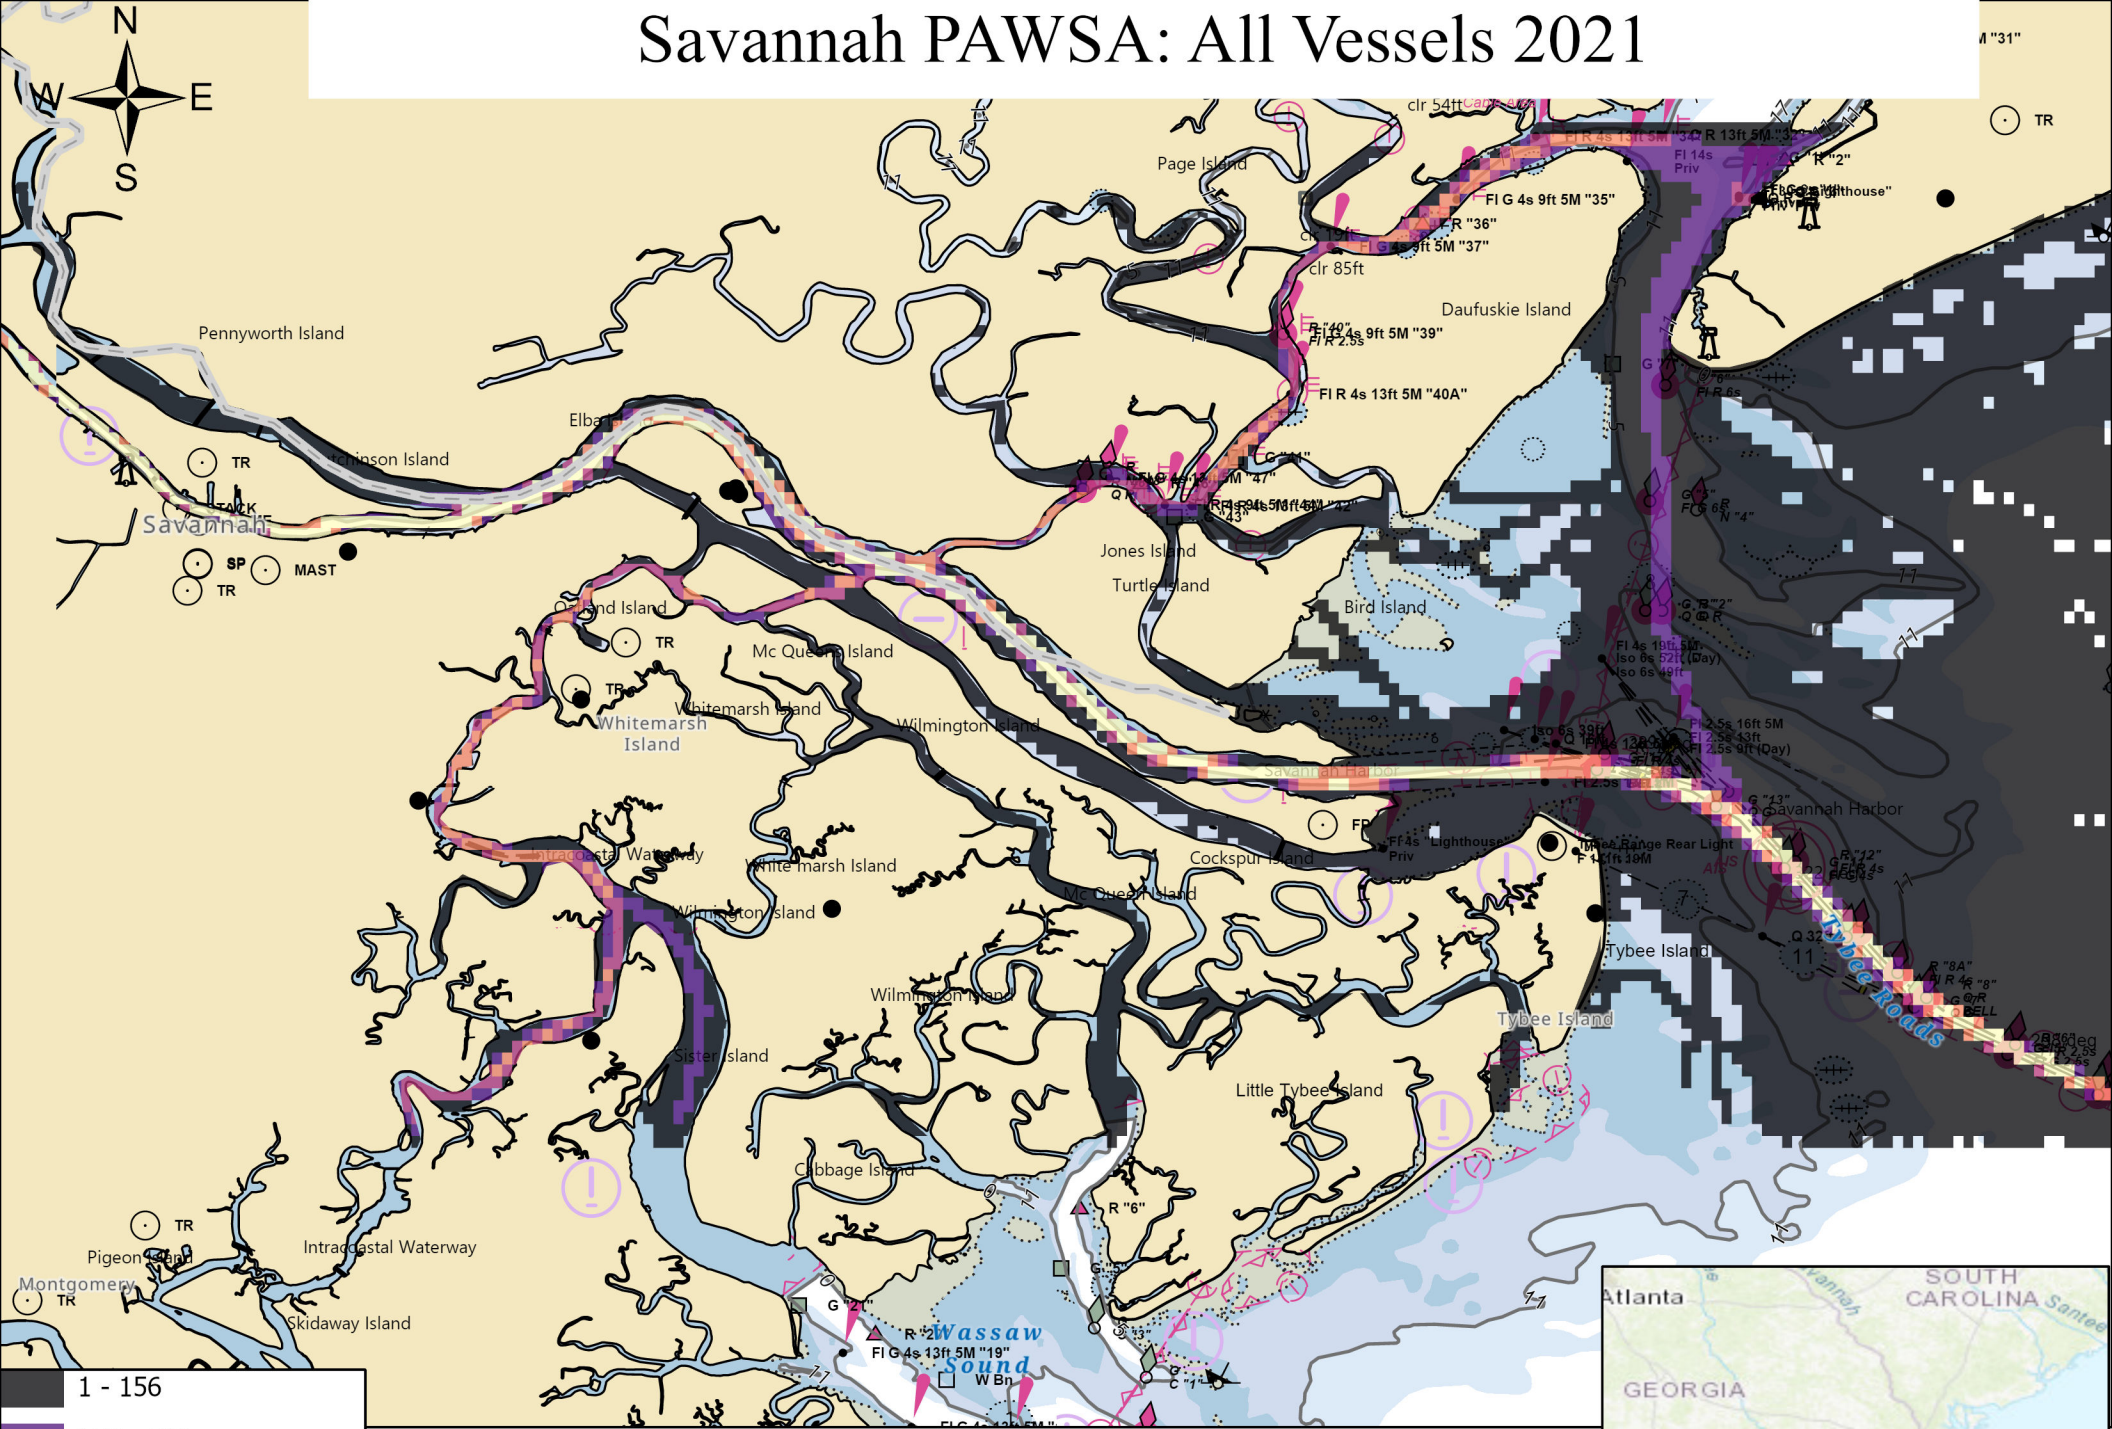

Savannah PAWSA: All Vessels 2021

Prepared by CG Navigation Center

Spatial Reference Datum: WGS 1984
Map Units: Degree

Savannah PAWSA: All Vessels 2022

1:150,000
0 1.25 2.5 5 Nautical Miles
Prepared by CG Navigation Center

Spatial Reference
Datum: WGS 1984
Map Units: Degree

Savannah PAWSA: All Vessels 2023

Prepared by CG Navigation Center

Spatial Reference
Datum: WGS 1984
Map Units: Degree

4"31"
TR