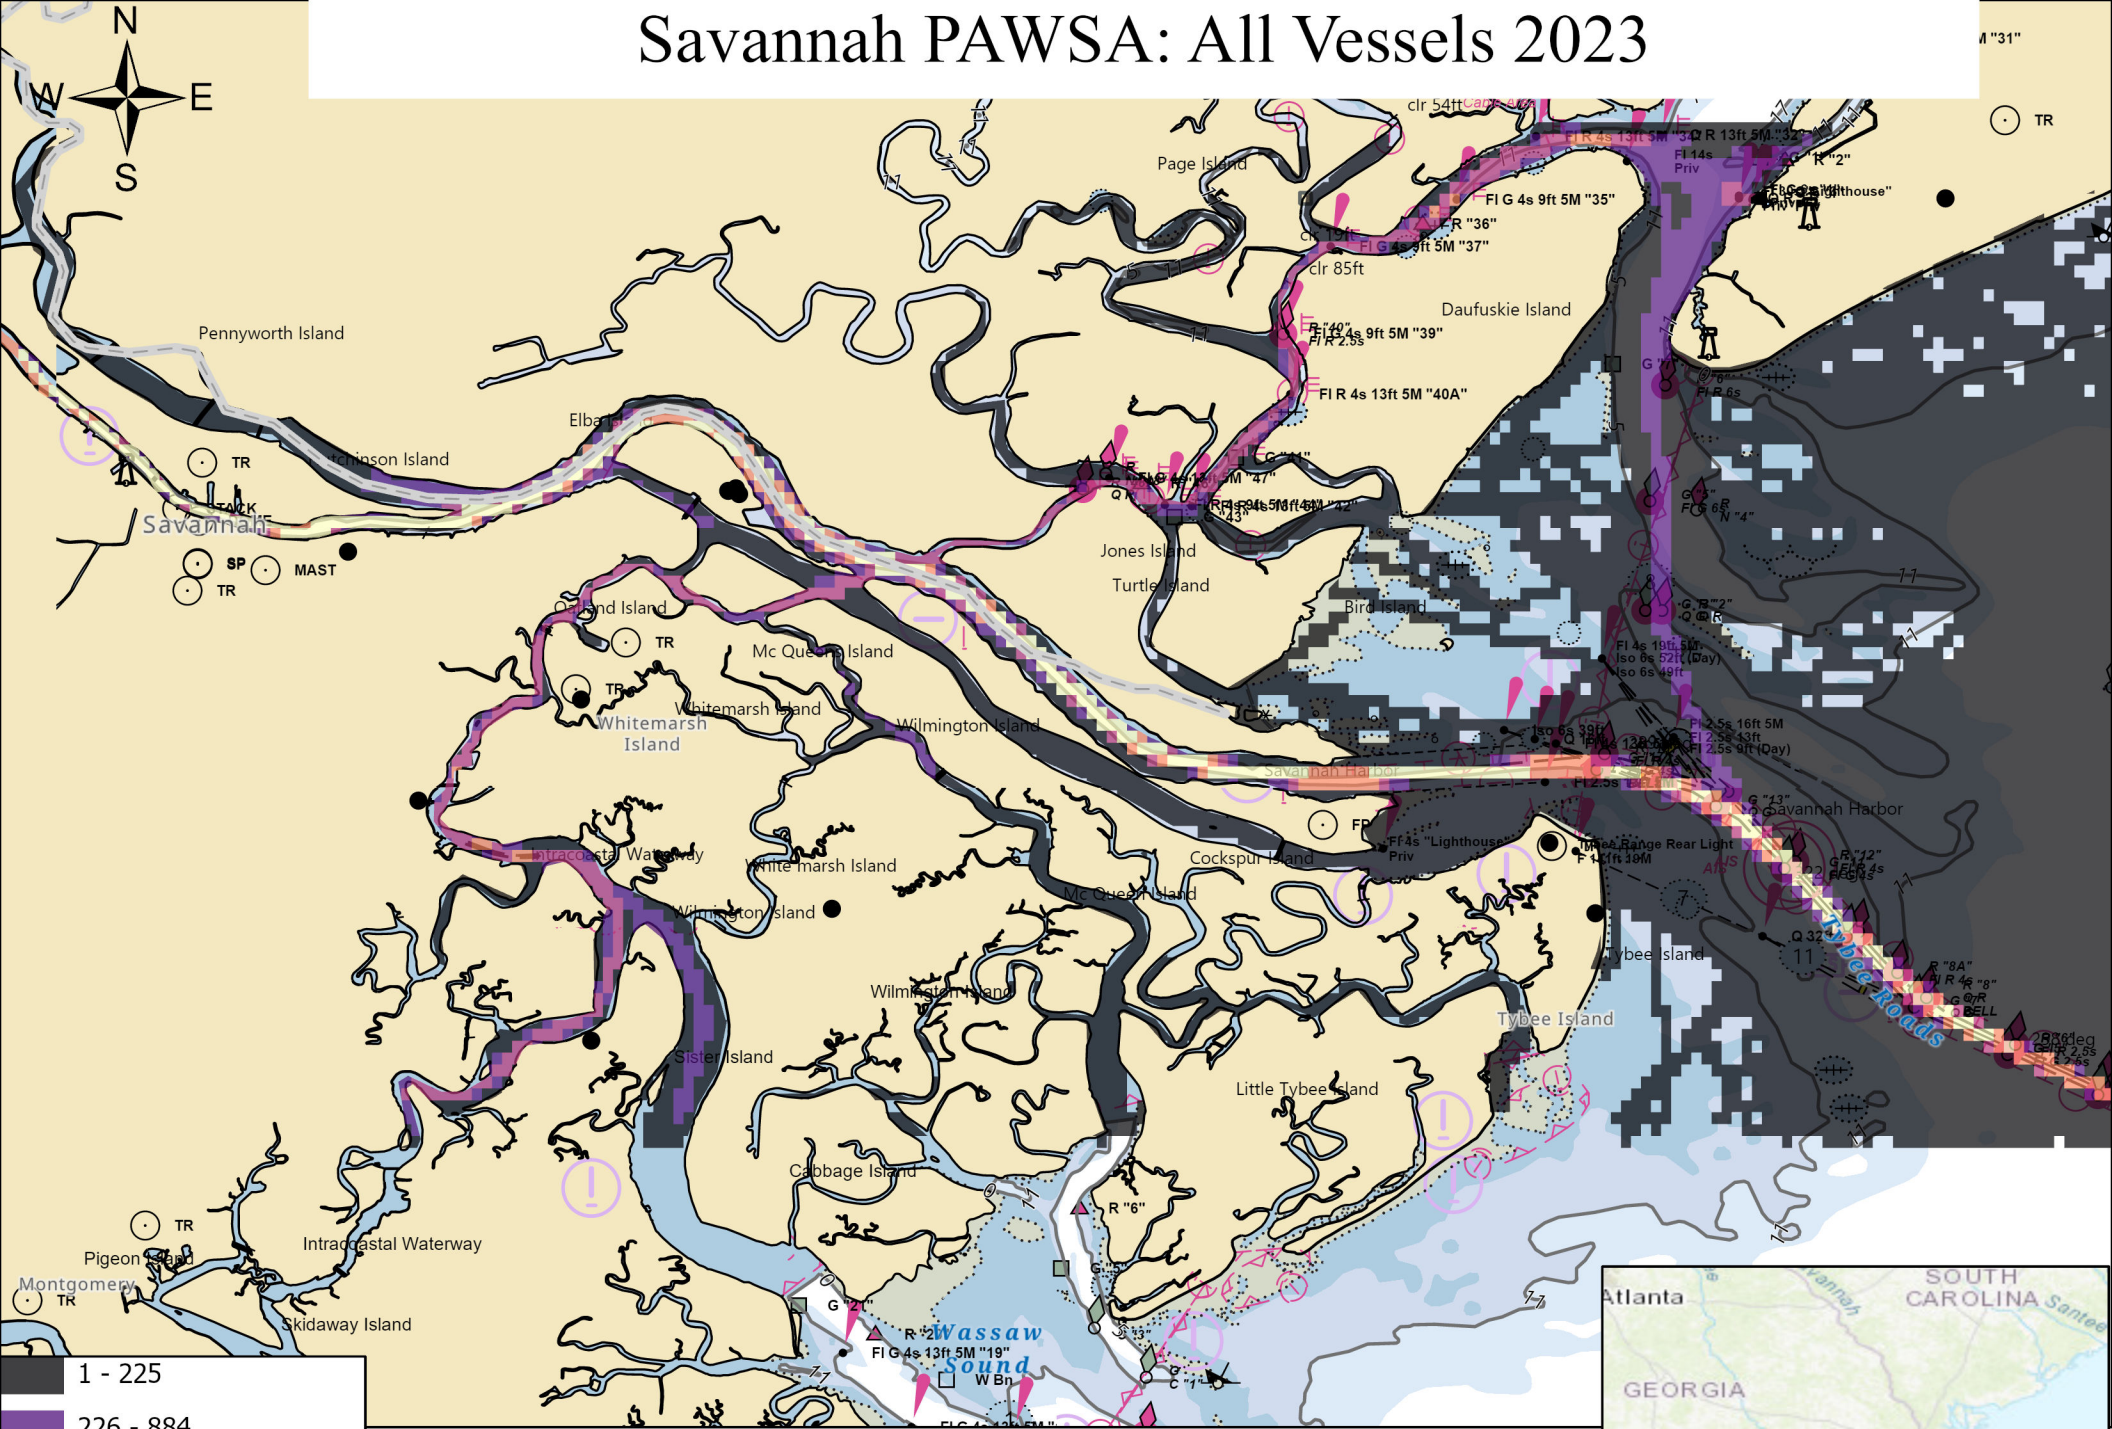

Savannah PAWSA: All Vessels 2021

Prepared by CG Navigation Center

Spatial Reference Datum: WGS 1984
Map Units: Degree

Savannah PAWSA: All Vessels 2022

1:150,000
0 1.25 2.5 5 Nautical Miles
Prepared by CG Navigation Center

Spatial Reference
Datum: WGS 1984
Map Units: Degree

Savannah PAWSA: All Vessels 2023

Prepared by CG Navigation Center

Spatial Reference
Datum: WGS 1984
Map Units: Degree

4"31"
TR